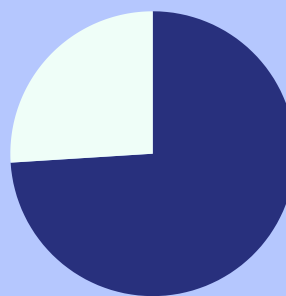

This is only about **27%**
of the amount lost.

In Aotearoa...