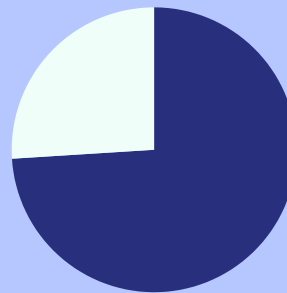

This is only about 21%
of the amount lost.

In Aotearoa...