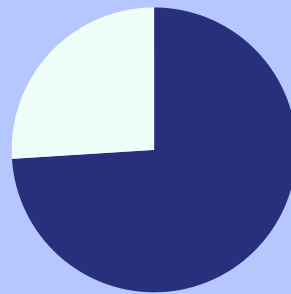

This is only about **21%**
of the amount lost.

In Aotearoa...