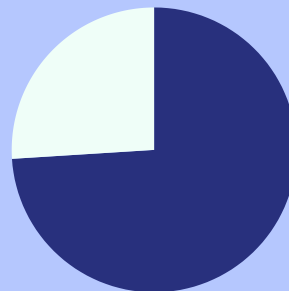

This is only about **16%**
of the amount lost.

In Aotearoa...