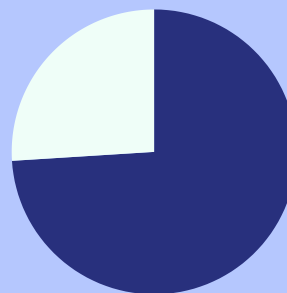

This is only about 20%
of the amount lost.

In Aotearoa...

74%

of the amount lost
on pokies comes
from areas of high
deprivation.

However, they
receive only **12%** of the
grants.

Free, professional and confidential support
for anyone impacted by gambling harm.