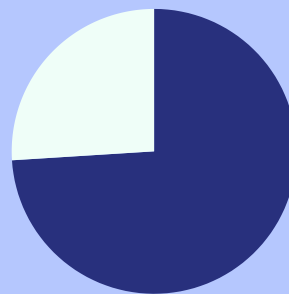

This is only about 27%
of the amount lost.

In Aotearoa...

74%

of the amount lost
on pokies comes
from areas of high
deprivation.

However, they
receive only **12%** of the
grants.

Free, professional and confidential support
for anyone impacted by gambling harm.