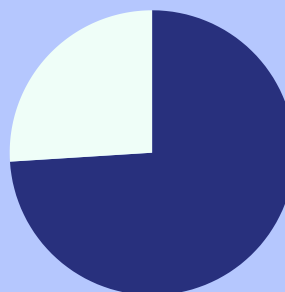

Of the $1.7 million lost in
2022...

$125,548

were returned to the South
Wairarapa community.

This is only about **8%**
of the amount lost.

In Aotearoa...