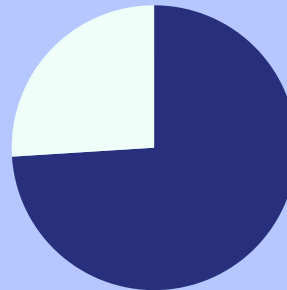

0 change
from 2022

96

Total # machines
2023.

0 change
from 2022

100%

of venues are in
areas of medium
high and very high
deprivation.

Of the \$3.5 million lost in
2022...

\$853,532

were returned to the
Tararua community.

This is only about **24%**
of the amount lost.

In Aotearoa...

74%

of the amount lost
to pokies comes
from areas of high
deprivation.

However, they
receive only **12%** of the
grants.