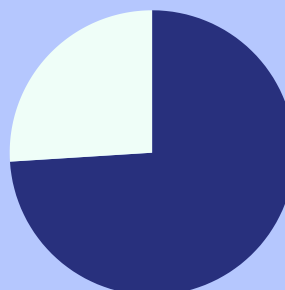

This is only about **11%**
of the amount lost.

In Aotearoa...